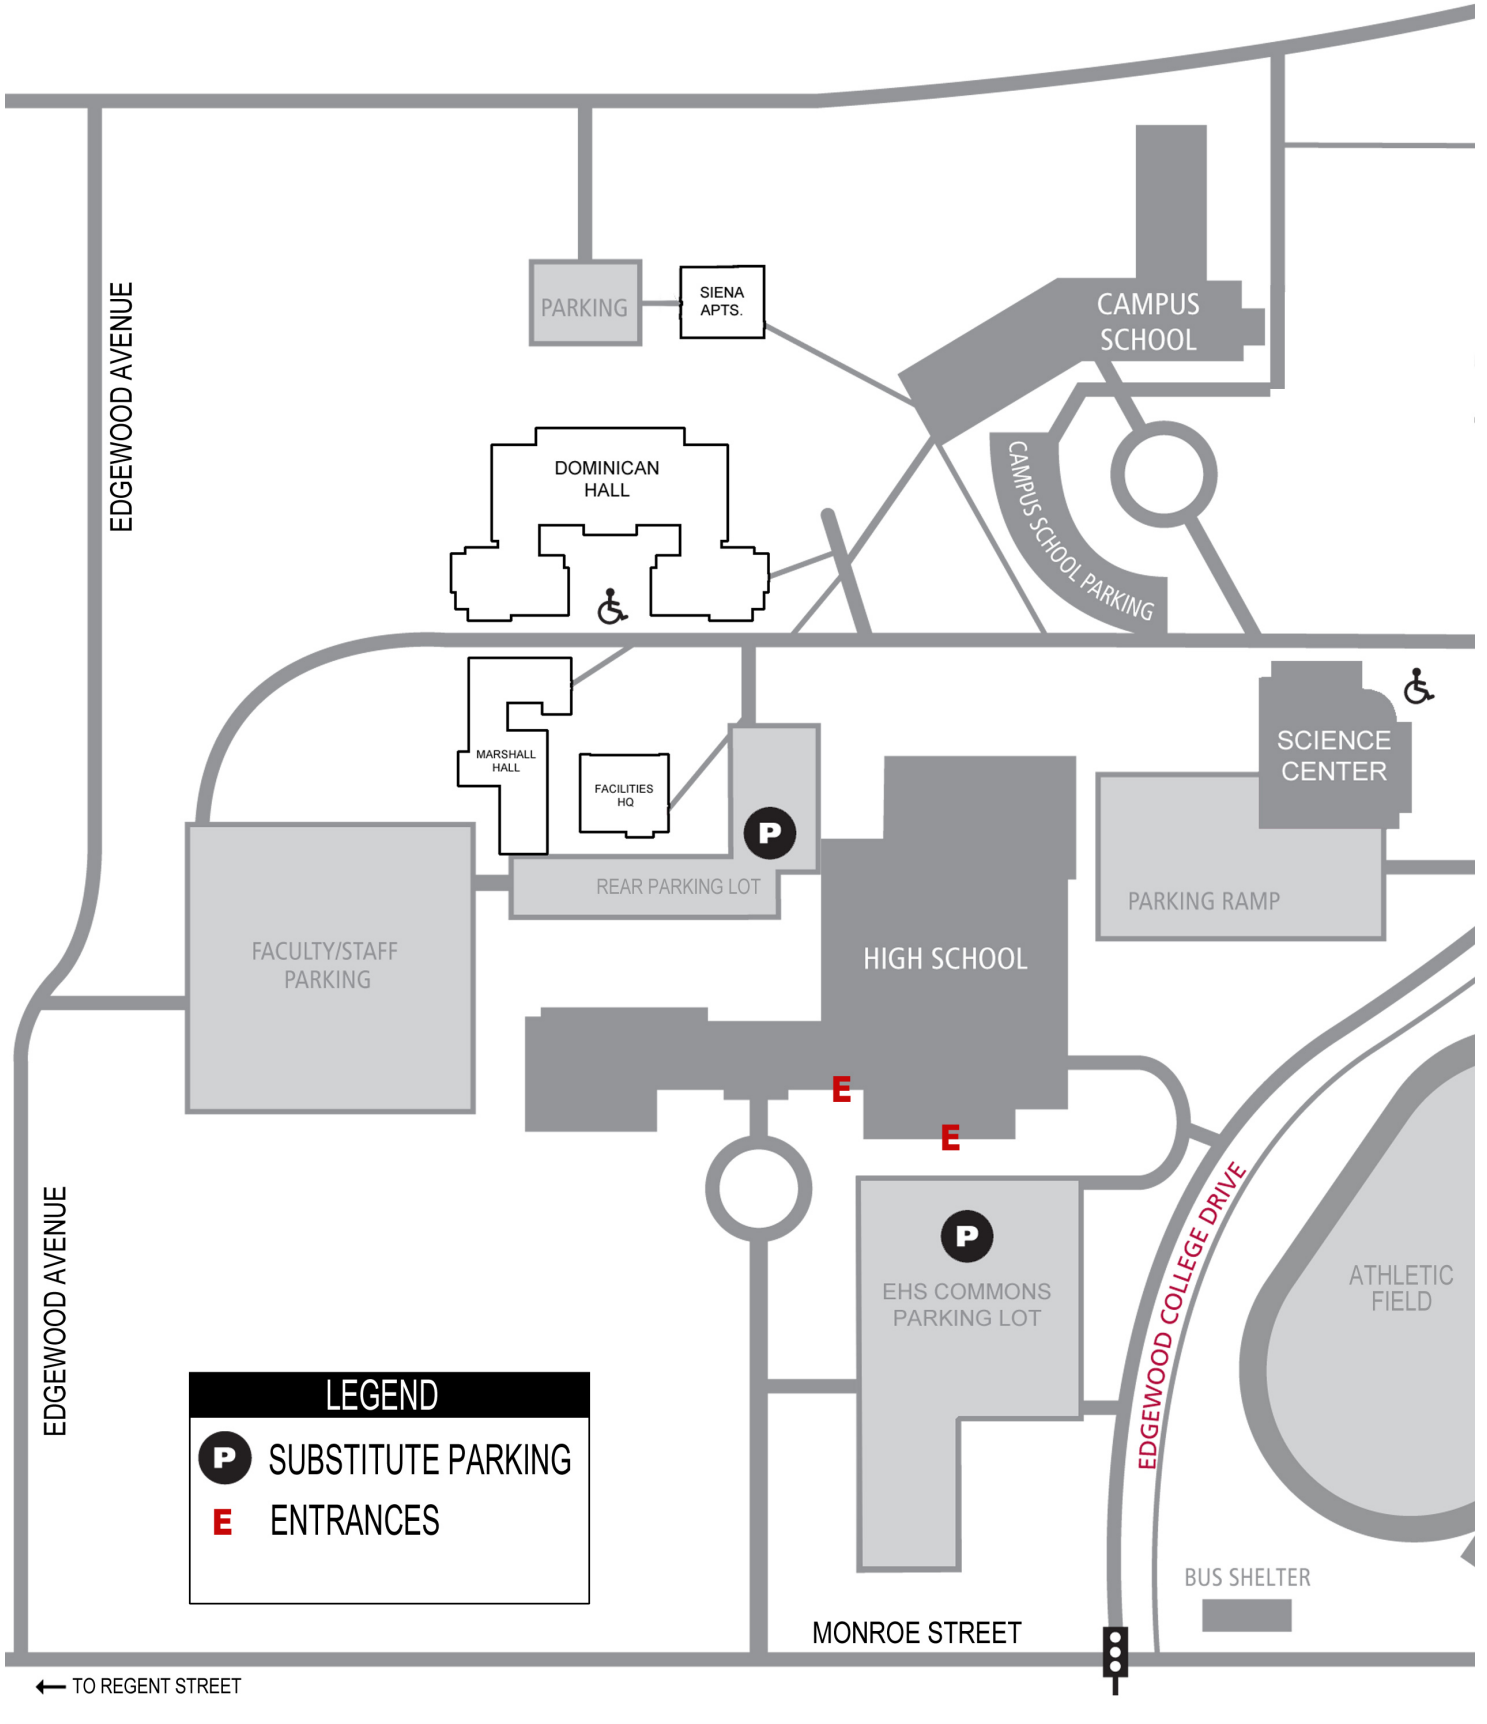

LAKE WINGRA

**LEGEND**

- P** SUBSTITUTE PARKING
- E** ENTRANCES

← TO REGENT STREET